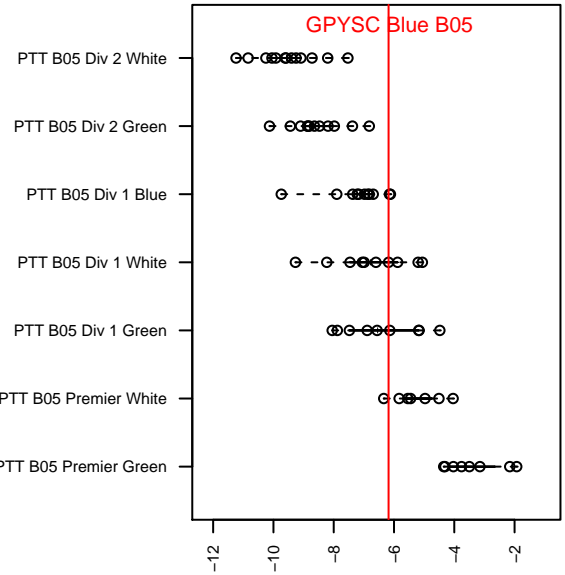

GPYSC Blue B05

Grants Pass Youth Soccer Club
Grants Pass, OR
B05 total strength=672
attack=0.56 defense=0.73
fall league = PTT B05 Div 1 White

alt names used:
GPYSC 05B Blue
GPYSC 05B Blue

Venues played:
2016 PTT B05 Division 1 White
2016 OYS Presidents Cup B05

**attack and defense variance (black dot)
relative to other teams
and top 10 in region**

**attack and defense rating
relative to others at age
and all opponents in last 13 months**

Performance relative to 13 month average